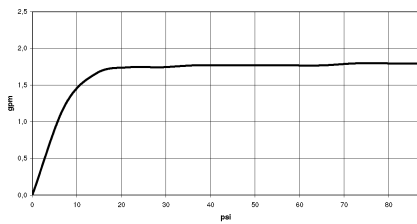

Codes & Standards

ASME
A112.18.1/CSA
B125.1

California Energy
Commission
(CEC)