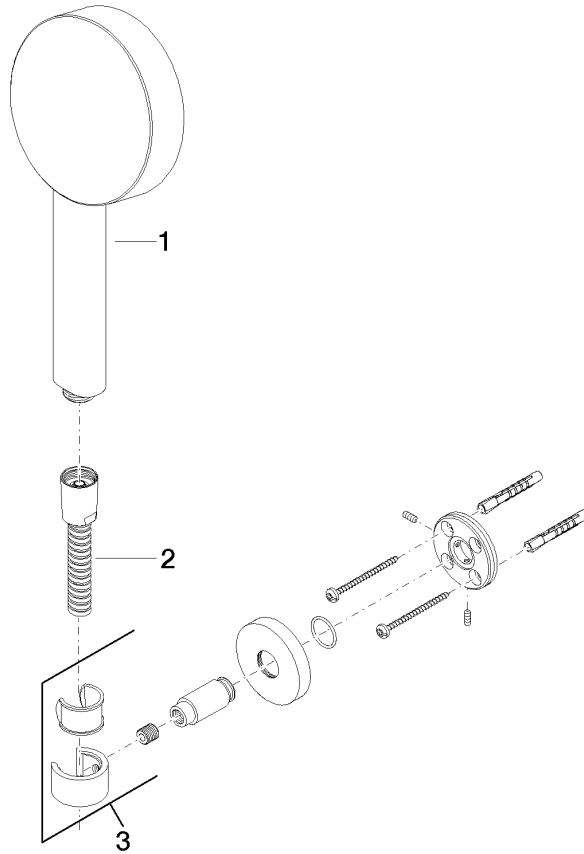

27 805 625

- COMPACT RAIN, max. flow rate 6.8 l/min (at 3 bar)
- spray head Ø 100mm
- three settings: normal flow, soft flow, massage flow
- with anti-scale system
- metal shower hose 1250mm with integrated anti-twist protection
- shower holder rosette Ø 55mm
- This product reduces water consumption by % (compared to requirements of EAct '92)
- This product can contribute to Water Use Reduction in LEED® Green Building Rating
- This product can help a building meet the requirements of Green Building Rating Systems, e.g. LEED®, BREEAM®, DGNB

Recommended miscellaneous

Concealed adapter -

35 080 970-90
0010

Recommended miscellaneous

Wall elbow - Chrome

28 450 625-00

27 805 625

mm [inches]

Flow rate chart

Codes & Standards

ASME
A112.18.1/CSA
B125.1

California Energy
Commission
(CEC)

META Hand shower set FlowReduce - Chrome

META

27 805 625

Certificates

LGA_29984.

IAPMO_4976 (2).

27 805 625

Spare parts list

No.	Item Number	Name	Quantity used	Delivery time
1	28 011 979-00 0010	shower	1	2
2	90 30 02 072 00-00	Metal shower hose 1/2" x 3/8" x 1250 mm - Chrome	1	10
3	28 050 625-00	Wall bracket - Chrome	1	10