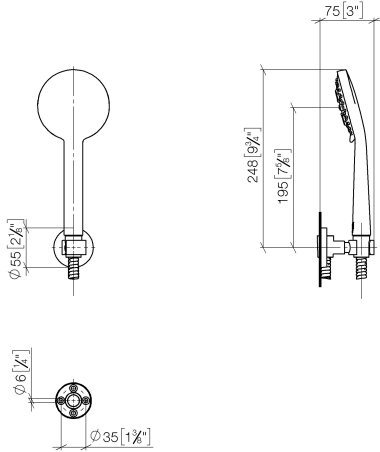

27 805 625

- COMPACT RAIN, max. flow rate 6.8 l/min (at 3 bar)
- spray head Ø 100mm
- three settings: normal flow, soft flow, massage flow
- with anti-scale system
- metal shower hose 1250mm with integrated anti-twist protection
- shower holder rosette Ø 55mm
- This product reduces water consumption by % (compared to requirements of EAct '92)
- This product can contribute to Water Use Reduction in LEED® Green Building Rating
- This product can help a building meet the requirements of Green Building Rating Systems, e.g. LEED®, BREEAM®, DGNB

Recommended miscellaneous

Concealed adapter -

35 080 970-90
0010

Recommended miscellaneous

Wall elbow - Chrome

28 450 625-00

27 805 625

mm [inches]

Flow rate chart

Codes & Standards

ASME
A112.18.1/CSA
B125.1

California Energy
Commission
(CEC)

META Hand shower set FlowReduce - Chrome

META

27 805 625

Certificates

LGA_29984.

IAPMO_4976 (2).

27 805 625

Spare parts list

No.	Item Number	Name	Quantity used	Delivery time
1	28 011 979-00 0010	shower	1	2
2	90 30 02 072 00-00	Metal shower hose 1/2" x 3/8" x 1250 mm - Chrome	1	10
3	28 050 625-00	Wall bracket - Chrome	1	10